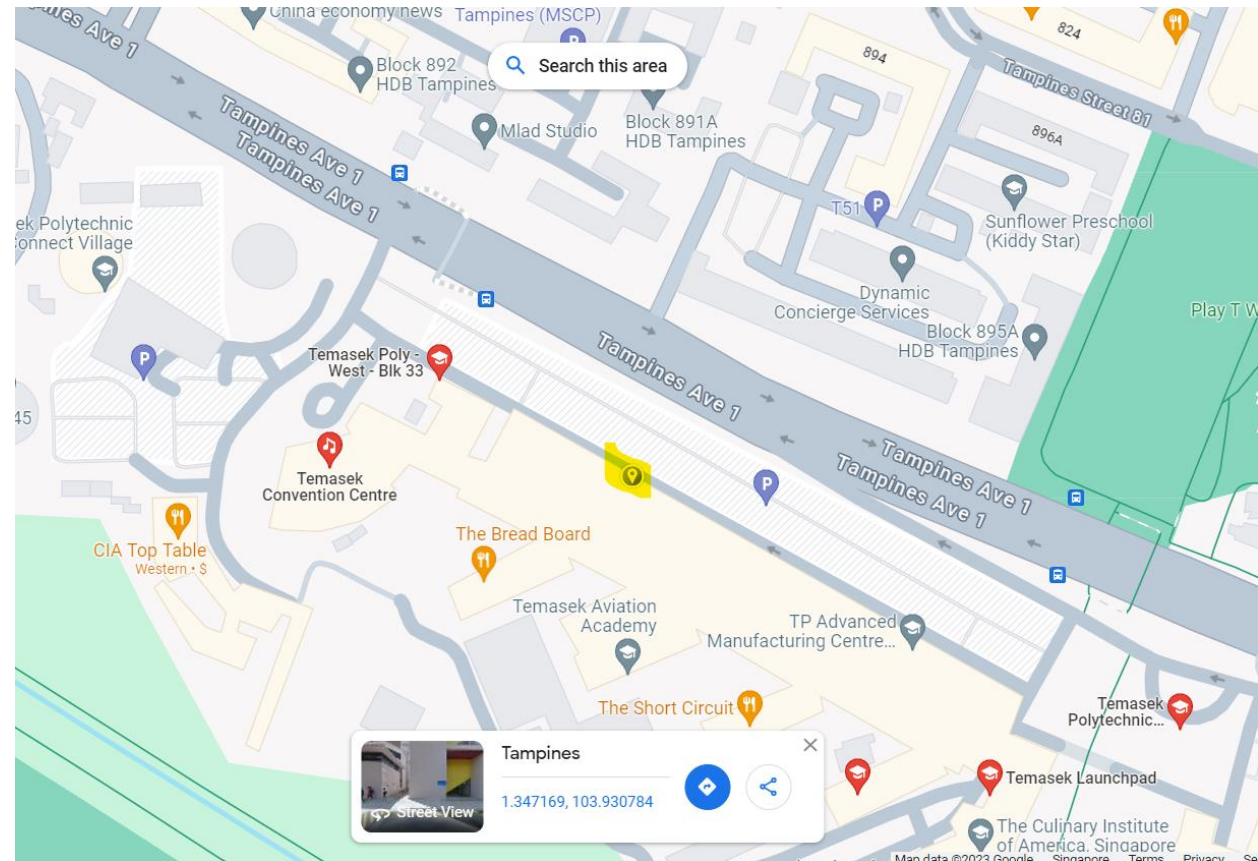

How To Get To Temasek Polytechnic

EMAS 37th Annual General Meeting (AGM):

Temasek Polytechnic
21 Tampines Avenue 1, Singapore 529757
Lecture Theatre (LT) 38, Block 23, Level 3
(Enter by the West Gate, near Carpark E)

Address:

Temasek Polytechnic
21 Tampines Avenue 1, Singapore 529757

Website: <https://www.tp.edu.sg/about-tp/getting-to-tp.html>

How To Get To Temasek Polytechnic

Google Map Link:

<https://maps.app.goo.gl/AJjRhp3n98mJ243AA>

How To Get To Temasek Polytechnic

By MRT:

Tampines MRT Station (EW2 / DT32)

Alight @ Tampines MRT Station, and transfer to Bus 8, 23, 69 at the Tampines Bus Interchange or 129 at Tampines Concourse Bus Interchange.

By Car:

PIE from the East	Get off the expressway from Exit 4B into Tampines North Flyover Go straight into Simei Avenue Turn left into Tampines Avenue
PIE from the West	Get off the expressway from Exit 8B (Bedok Reservoir) Go straight into Bedok North Road and then into Tampines Avenue 10 Turn right into Tampines Ave 1
ECP	Turn into Xilin Avenue towards Simei Avenue Turn left into Tampines Ave 1
TPE	Come out from Exit 5 into Tampines Ave 10 Turn left into Tampines Ave 1