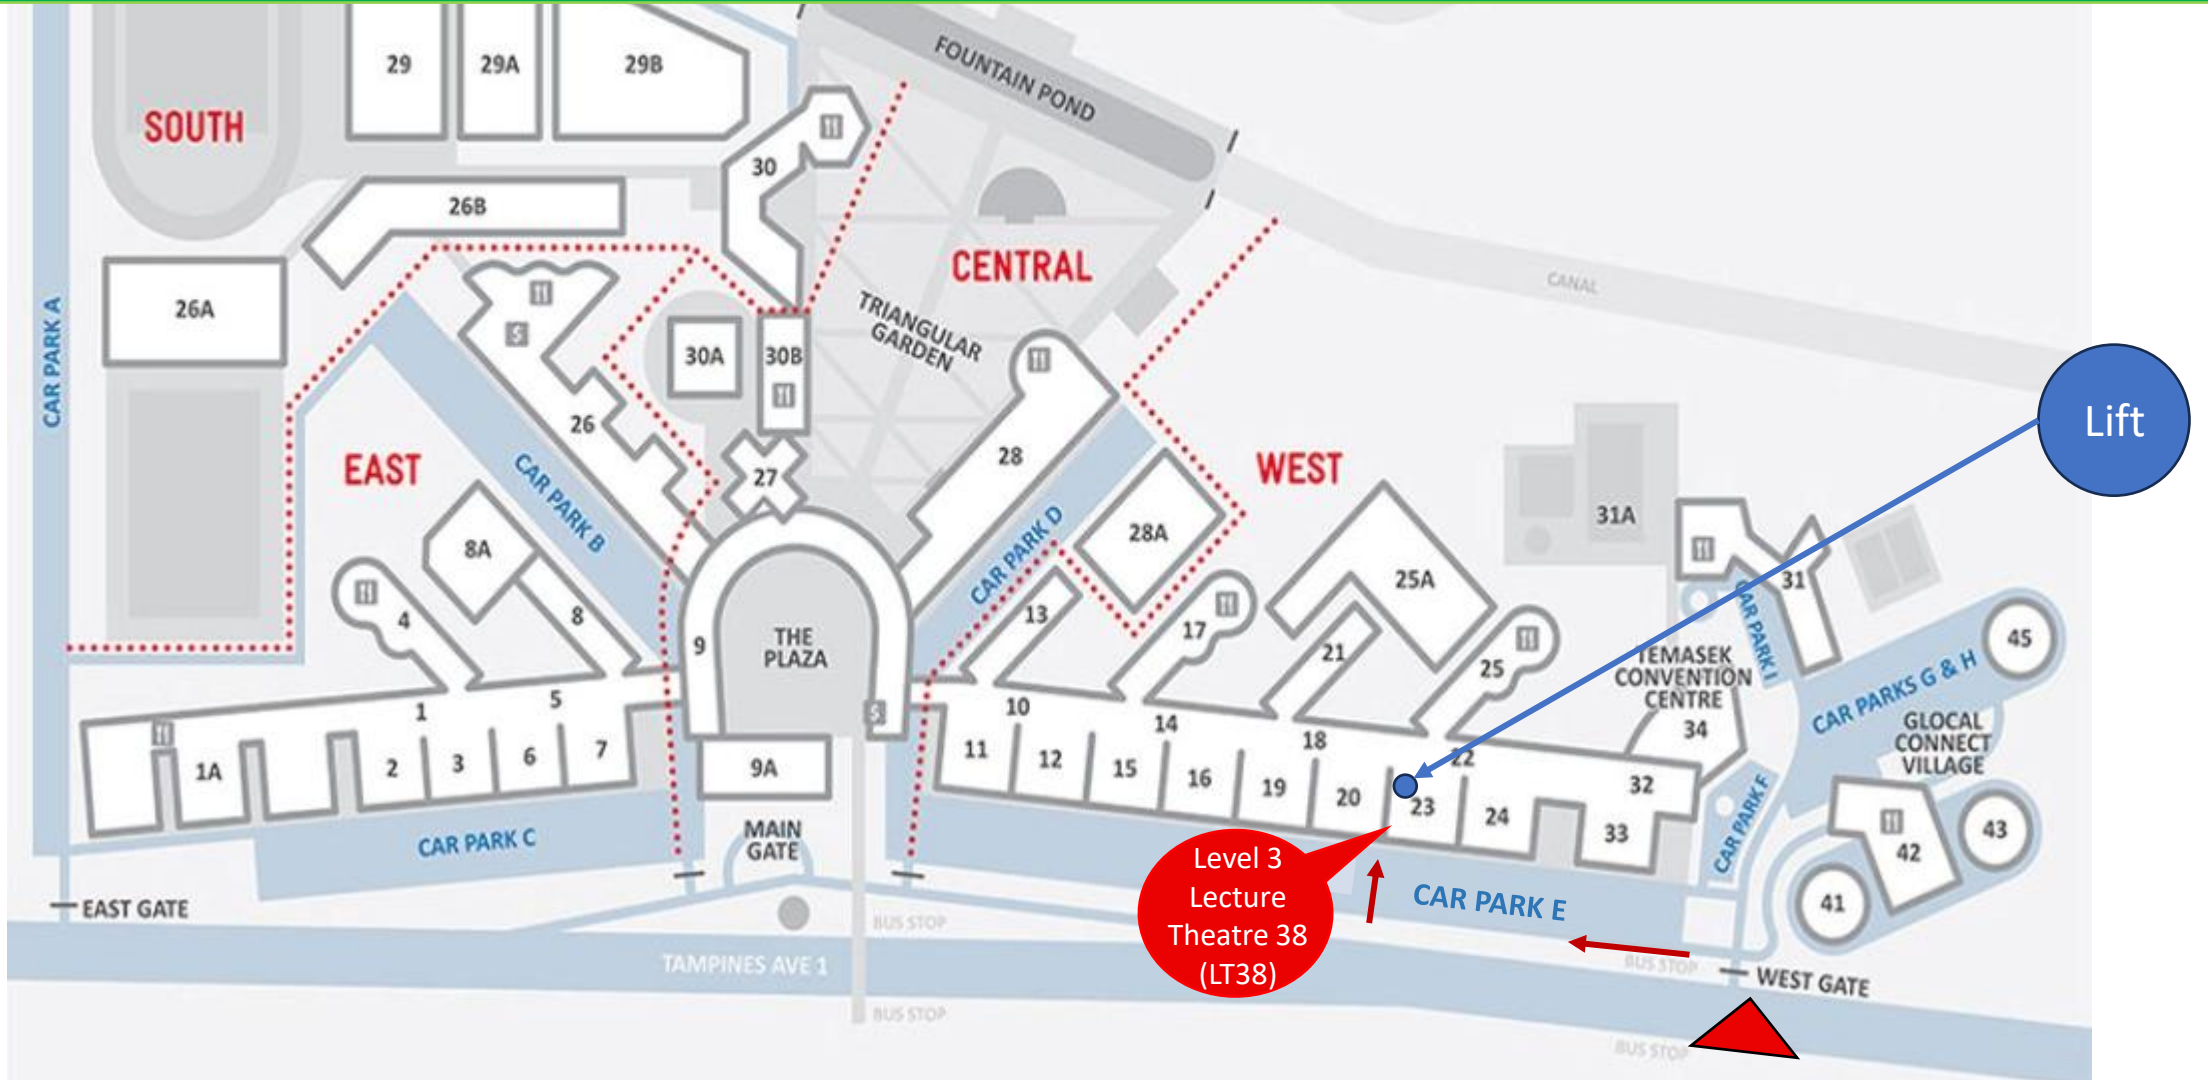

How To Get To Temasek Polytechnic